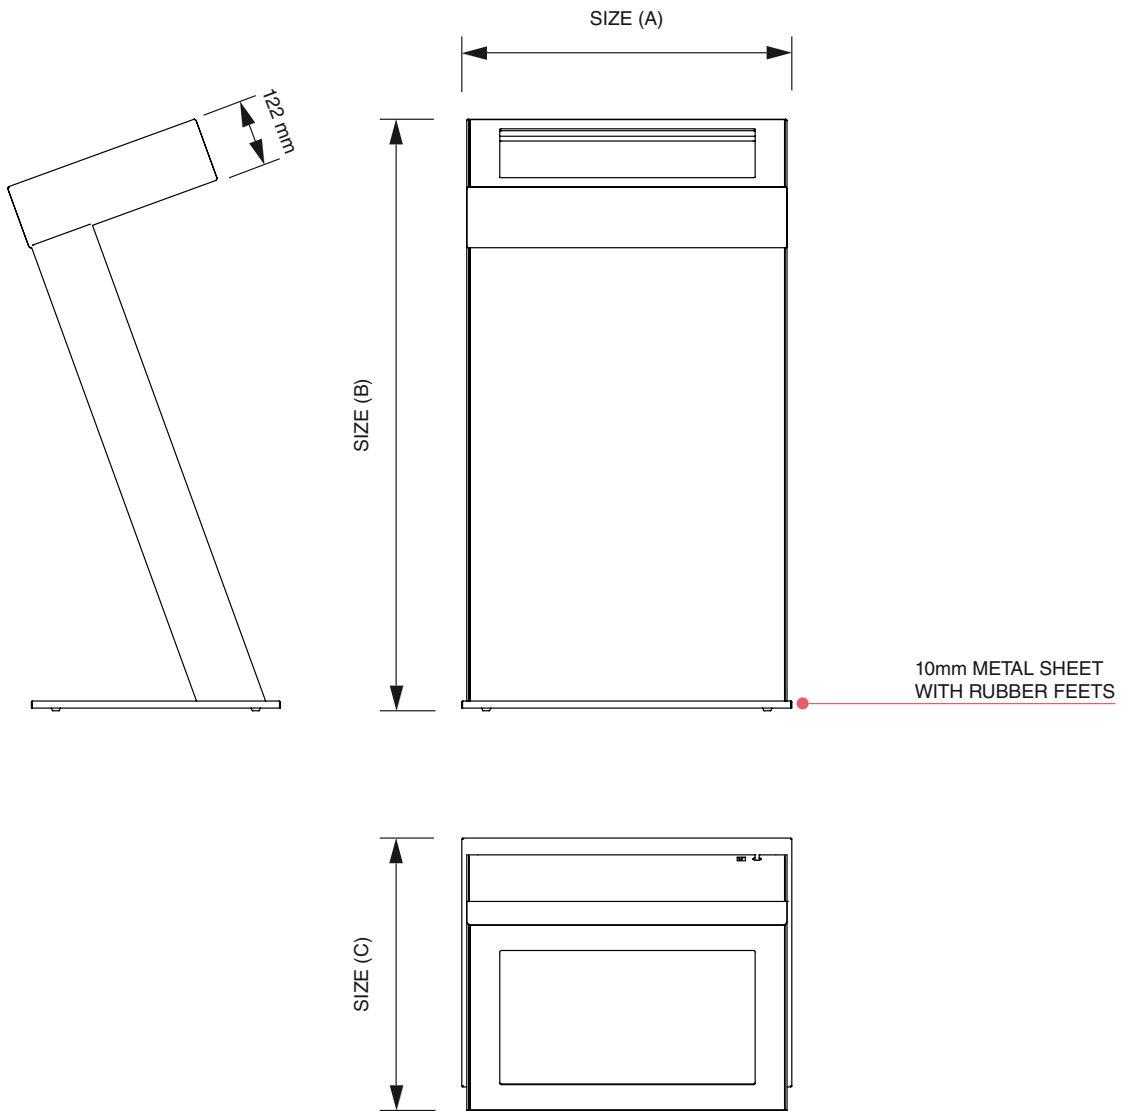

Digital Kiosk

Digital Kiosk

Extremely hard eloxated frame, aluminium construction profile • Front side made of toughened glass that protects the screen • Secure with 2 locks • Universal and simple mount for various types of screens - standard screen sizes 22", 32", 46" and 49" can be supplied with a touch screen • Connection to the ethernet network using RJ-45 connector, on request possible to supply the device with wifi connection or 3G/LTE modem • Can be supplied with a LED backlit poster instead of the screen • Production in RAL colors possible on request

PRODUCT SHEET

Digital Kiosk

PRODUCT SHEET

Digital Kiosk

ARTICLE CODE	EAN / GTIN	SCREEN SIZE	MAX. SCREEN DEPTH	SIZE (A x B x C)	NET WEIGHT
DSIBKIOSK22F	-	22"	90 mm	598 x 1100 x 500 mm	50 kg
DSIBKIOSK32F	-	32"	90 mm	928 x 1300 x 622 mm	75 kg
DSIBKIOSK46F	-	46"	90 mm	1232 x 1225 x 825 mm	113 kg
DSIBKIOSK49F	-	49"	90 mm	1247 x 1220 x 820 mm	115 kg

ARTICLE CODE	PACKING SIZE	PACKING WEIGHT	PCS / PALLET	WEIGHT OF PALLET	SHIPPING
DSIBKIOSK22F	800 x 1200 x 1250 mm	70 kg	1	70 kg	individual
DSIBKIOSK32F	800 x 1200 x 1450 mm	95 kg	1	95 kg	individual
DSIBKIOSK46F	800 x 1200 x 1375 mm	133 kg	1	133 kg	individual
DSIBKIOSK49F	800 x 1200 x 1370 mm	135 kg	1	135 kg	individual